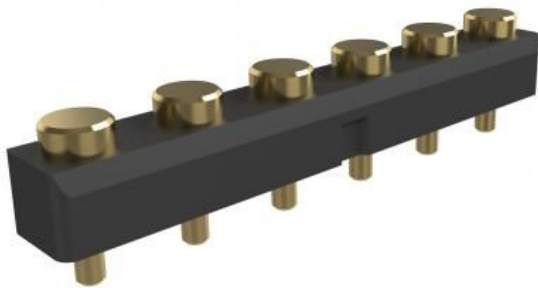

Some of our Range of Products

Single Female Pins

Over 3,000 DESIGNS

Non Standard Connectors

Over 3,000 DESIGNS

Wide variety of female landing pad connectors.

Magnetic Connectors

32 DESIGNS

We offer customized and standard magnetic connectors with different magnetic forces.

Ball Point Connectors

24 DESIGNS

Ball Point connectors are ideal to contact moving targets without the need of cables.

Waterproof Connectors

350 DESIGNS

Corrosion Resistant and up to IPX8 water resistance.

High Frequency Connectors

32 DESIGNS

We offer 5G ready connectors and USB 3.2 connectors.

B.C.E. S.r.l. - Via Regina Pacis, 54/c - I 41049 Sassuolo (MO), Italy