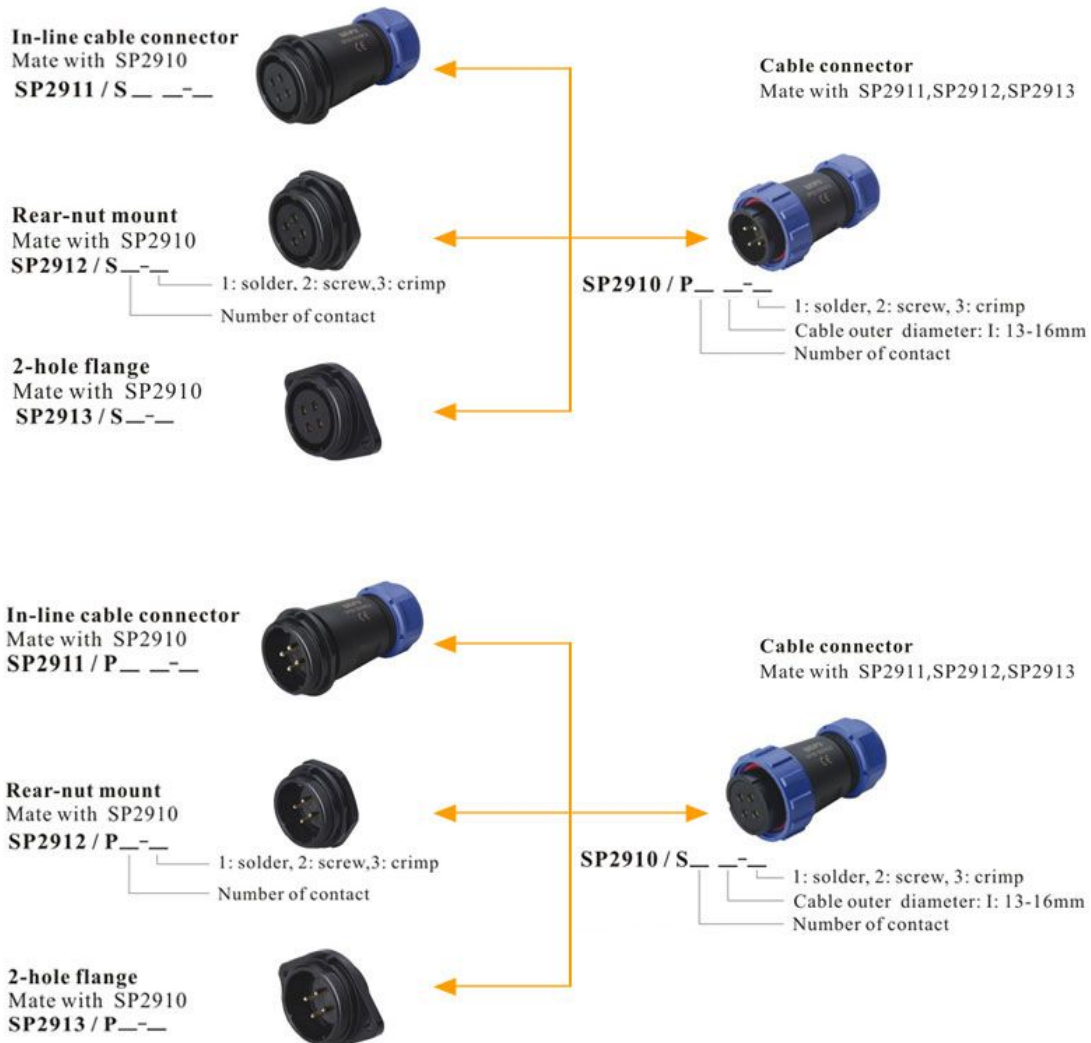

APPLICATIONS:

- Base station antennas / power box
- MIMO antennas
- Wireless fronthaul
- Fixed wireless broadband
- Mobile devices
- Internet of Things
- Critical communications
- Wireless modules

Weipu is always dedicated in the industry and keep constantly improving the best solution to simplify 5G related power connection. Ensure high data rates, cost-effective, safer and reliable connector in your 5G Deployments is our top priority. Find out more on our product page below:

B.C.E. S.r.l. - Via Regina Pacis, 54/c - I 41049 Sassuolo (MO), Italy

Tel: (+39) 0536 811616

Fax: (+39) 0536 811500

E-mail: bce@bce.it

Web: www.bce.it