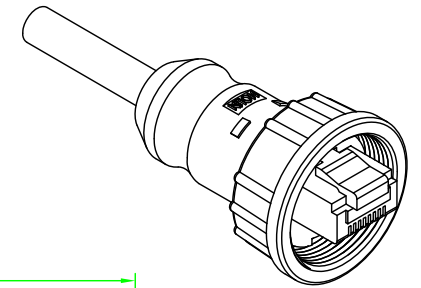

RoHS

IP66~68

REV.	DESCRIPTION	DATE
A	ISSUE	Jan/15/2015
A1	Correct PLUG gold plated	Jul/28/2015
A2	Correct overmold dimension	Oct/12/2015

Wiring Diagram

RJ45 PLUG

OLD P/N:RJ45C-S1S1SN-xM
(原型号)

No.	PART NAME	DESCRIPTION	COLOR	Q'TY	REMARKS
5	OVER MOLDED	PVC	BLACK	1	
4	GASKET	RUBBER	BLACK	1	
3	SCREW NUT	NYLON+GF.	BLACK	1	
2	CABLE	CAT. 5E 24AWG x 4P, FTP, OD: 5.8mm.	BLACK	1	
1	PLUG	RJ-45 8P8C Shielded Plug. 3u" Gold Plated. $\Delta 1$		1	

HOLIN® HTP ASIA TECHNOLOGY CO., LTD.
禾凌科技股份有限公司

	UNIT: mm	TITLE :	RJ45 Plug C Size Screw Type Molded Cable
SCALE	1:1		
UNLESS OTHERWISE SPECIFIED TOLERANCES:		P/N:	RJ45C-P4SN-xxM
.x ± 0.25	.xx ± 0.1	DR.	Patty
.xxx ± 0.05	ANGLE ± 1°	CH.	ERIC
REV.	SHEET	DWG.NO:	AP.
A2	1/1	RJ45C-P4SN-xxM	