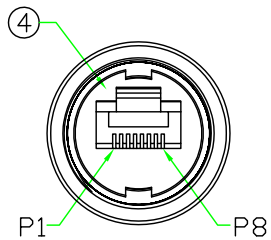

RoHS

IP66~68

REV.	DESCRIPTION	DATE
A	ISSUE	Jan/15/2015
A1	Correct PLUG gold plated	Jul/28/2015
A2	Correct overmold dimension	Oct/12/2015

Wiring Diagram

RJ45 PLUG

OLD P/N:RJ45C-S1S1SN-xM
(原型号)

No.	PART NAME	DESCRIPTION	COLOR	Q'TY	REMARKS
5	OVER MOLDED	PVC	BLACK	1	
4	GASKET	RUBBER	BLACK	1	
3	SCREW NUT	NYLON+GF.	BLACK	1	
2	CABLE	CAT. 5E 24AWG x 4P, FTP, OD: 5.8mm.	BLACK	1	
1	PLUG	RJ-45 8P8C Shielded Plug. 3u" Gold Plated. $\Delta 1$		1	

HOLIN® HTP ASIA TECHNOLOGY CO., LTD.
禾凌科技股份有限公司

	UNIT: mm	TITLE :	RJ45 Plug C Size Screw Type Molded Cable
SCALE	1:1		
UNLESS OTHERWISE SPECIFIED TOLERANCES:		P/N:	RJ45C-P4SN-xxM
.x ± 0.25	.xx ± 0.1	DR.	Patty
.xxx ± 0.05	ANGLE ± 1°	CH.	ERIC
REV.	SHEET	DWG.NO:	AP.
A2	1/1	RJ45C-P4SN-xxM	