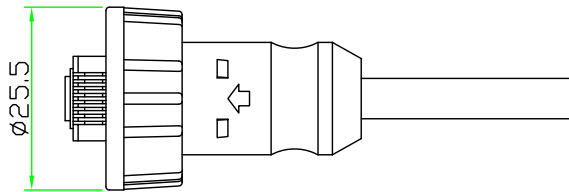

RoHS

IP66~68

REV.	DESCRIPTION	DATE
A	ISSUE	Jan/15/2015
A1	Correct PLUG gold plated	Jul/28/2015
A2	Correct overmold dimension	Oct/12/2015

Wiring Diagram

RJ45 PLUG

OLD P/N:RJ45C-S1S1SN-xM
(原型号)

No.	PART NAME	DESCRIPTION	COLOR	Q'TY	REMARKS
5	OVER MOLDED	PVC	BLACK	1	
4	GASKET	RUBBER	BLACK	1	
3	SCREW NUT	NYLON+GF.	BLACK	1	
2	CABLE	CAT. 5E 24AWG x 4P, FTP, OD: 5.8mm.	BLACK	1	
1	PLUG	RJ-45 8P8C Shielded Plug. 3u" Gold Plated. $\Delta 1$		1	

HOLIN® HTP ASIA TECHNOLOGY CO., LTD.
禾凌科技股份有限公司

	UNIT: mm	TITLE :	RJ45 Plug C Size Screw Type Molded Cable
SCALE	1:1		
UNLESS OTHERWISE SPECIFIED TOLERANCES:		P/N:	RJ45C-P4SN-xxM
.x ± 0.25	.xx ± 0.1	DR.	Patty
.xxx ± 0.05	ANGLE ± 1°	CH.	ERIC
REV.	SHEET	DWG.NO:	AP.
A2	1/1	RJ45C-P4SN-xxM	