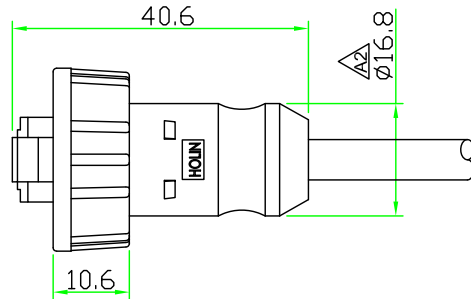

RoHS

IP66~68

REV.	DESCRIPTION	DATE
A	ISSUE	Jan/15/2015
A1	Correct PLUG gold plated	Jul/28/2015
A2	Correct overmold dimension	Oct/12/2015

Wiring Diagram

RJ45 PLUG

OLD P/N:RJ45C-S1S1SN-xM
(原型号)

No.	PART NAME	DESCRIPTION	COLOR	Q'TY	REMARKS
5	OVER MOLDED	PVC	BLACK	1	
4	GASKET	RUBBER	BLACK	1	
3	SCREW NUT	NYLON+GF.	BLACK	1	
2	CABLE	CAT. 5E 24AWG x 4P, FTP, OD: 5.8mm.	BLACK	1	
1	PLUG	RJ-45 8P8C Shielded Plug. 3u" Gold Plated. $\Delta 1$		1	

HOLIN® HTP ASIA TECHNOLOGY CO., LTD.
禾凌科技股份有限公司

	UNIT: mm	TITLE :	RJ45 Plug C Size Screw Type Molded Cable
SCALE	1:1		
UNLESS OTHERWISE SPECIFIED TOLERANCES:		P/N:	RJ45C-P4SN-xxM
.x ± 0.25	.xx ± 0.1	DR.	Patty
.xxx ± 0.05	ANGLE ± 1°	CH.	ERIC
REV.	SHEET	DWG.NO:	AP.
A2	1/1	RJ45C-P4SN-xxM	