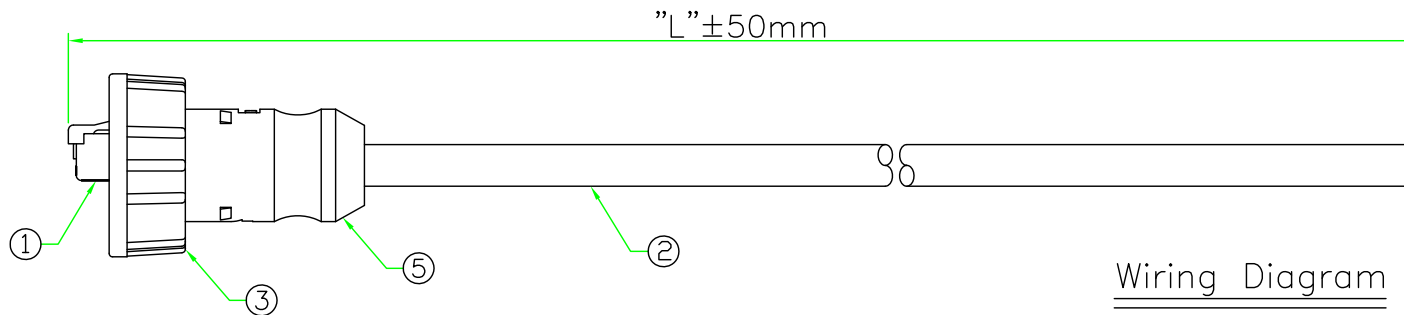

RoHS

IP66~68

REV.	DESCRIPTION	DATE
A	ISSUE	Jan/15/2015
A1	Correct PLUG gold plated	Jul/28/2015
A2	Correct overmold dimension	Oct/12/2015

Wiring Diagram

RJ45 PLUG

OLD P/N:RJ45C-S1S1SN-xM
(原型号)

No.	PART NAME	DESCRIPTION	COLOR	Q'TY	REMARKS
5	OVER MOLDED	PVC	BLACK	1	
4	GASKET	RUBBER	BLACK	1	
3	SCREW NUT	NYLON+GF.	BLACK	1	
2	CABLE	CAT. 5E 24AWG x 4P, FTP, OD: 5.8mm.	BLACK	1	
1	PLUG	RJ-45 8P8C Shielded Plug. 3u" Gold Plated. $\Delta 1$		1	

HOLIN® HTP ASIA TECHNOLOGY CO., LTD.
禾凌科技股份有限公司

	UNIT: mm	TITLE :	RJ45 Plug C Size Screw Type Molded Cable
SCALE	1:1		
UNLESS OTHERWISE SPECIFIED TOLERANCES:		P/N:	RJ45C-P4SN-xxM
.x ± 0.25	.xx ± 0.1	DR.	Patty
.xxx ± 0.05	ANGLE ± 1°	CH.	ERIC
REV.	SHEET	DWG.NO:	AP.
A2	1/1	RJ45C-P4SN-xxM	