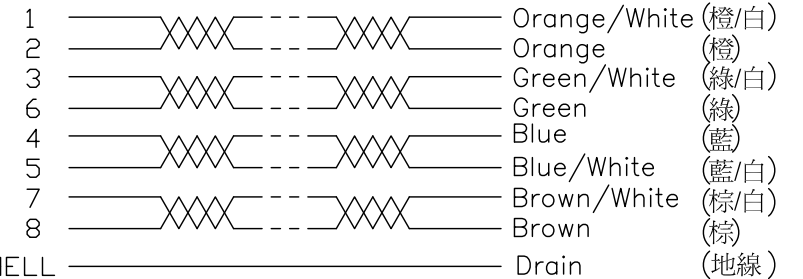

RoHS

IP66~68

REV.	DESCRIPTION	DATE
A	ISSUE	Jan/15/2015
A1	Correct PLUG gold plated	Jul/28/2015
A2	Correct overmold dimension	Oct/12/2015

Wiring Diagram

RJ45 PLUG

OLD P/N:RJ45C-S1S1SN-xM
(原型号)

No.	PART NAME	DESCRIPTION	COLOR	Q'TY	REMARKS
5	OVER MOLDED	PVC	BLACK	1	
4	GASKET	RUBBER	BLACK	1	
3	SCREW NUT	NYLON+GF.	BLACK	1	
2	CABLE	CAT. 5E 24AWG x 4P, FTP, OD: 5.8mm.	BLACK	1	
1	PLUG	RJ-45 8P8C Shielded Plug. 3u" Gold Plated. $\Delta 1$		1	