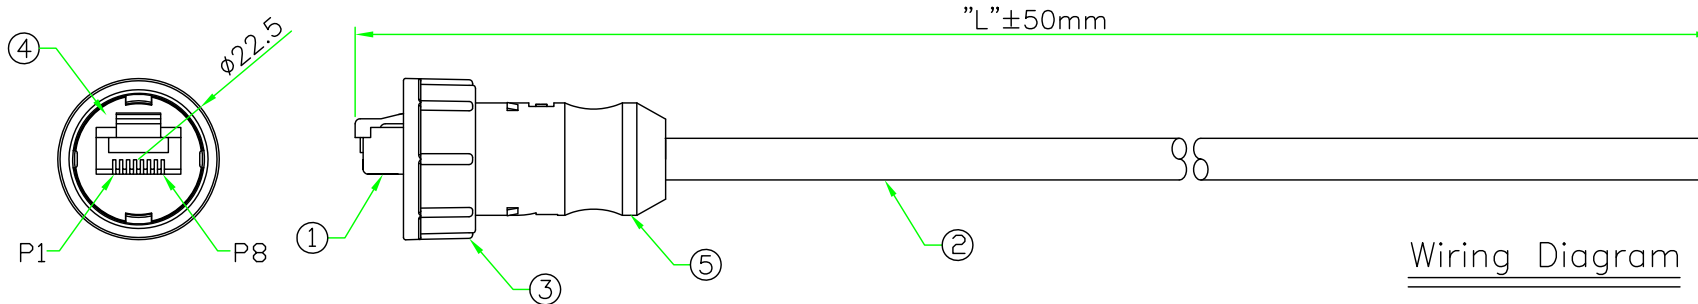

RoHS

IP66~68

REV.	DESCRIPTION	DATE
A	ISSUE	Oct/31/2014
A1	Correct PLUG gold plated	Jul/28/2015

Wiring Diagram

RJ45 PLUG

OLD P/N:RJ45C-L1S1SN-xM
(原型號)

HOLIN® HTP ASIA TECHNOLOGY CO., LTD.
禾凌科技股份有限公司

No.	PART NAME	DESCRIPTION	COLOR	Q'TY	REMARKS
5	OVER MOLDED	PVC .	BLACK	1	
4	GASKET	RUBBER.	BLACK	1	
3	LOCK NUT	NYLON+GF.	BLACK	1	
2	CABLE	CAT. 5E 24AWG x 4P, FTP.	BLACK	1	
1	PLUG	RJ-45 8P8C Shielded PLUG. 3u" Gold Plated. $\Delta 1$		1	

ϕ	UNIT: mm	TITLE :	RJ45 Plug C Size Lock Type Molded Cable	
SCALE	1:1	P/N:	$\Delta 1$ RJ45C-L4SN-xxM	DR. Patty
UNLESS OTHERWISE SPECIFIED TOLERANCES: .X ± 0.25 .XX ± 0.1 .XXX ± 0.05 ANGLE ± 1°		REV.	A1	CH. ERIC
SHEET	1/1	DWG.NO:	$\Delta 1$ RJ45C-L4SN-xxM	AP.