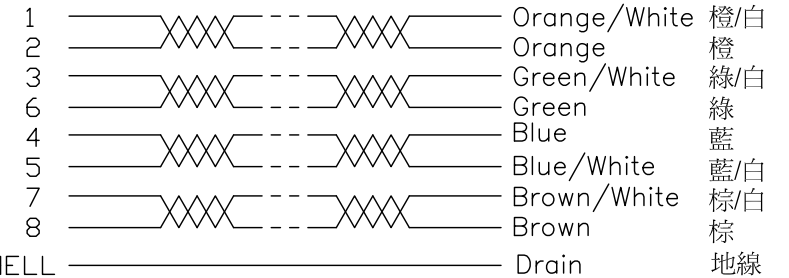

RoHS

IP66~68

REV.	DESCRIPTION	DATE
A	ISSUE	Oct/31/2014
A1	Correct PLUG gold plated	Jul/28/2015

Wiring Diagram

RJ45 PLUG

OLD P/N:RJ45C-L1S1SN-xM
(原型號)

HOLIN® HTP ASIA TECHNOLOGY CO., LTD.
禾凌科技股份有限公司

No.	PART NAME	DESCRIPTION	COLOR	Q'TY	REMARKS
5	OVER MOLDED	PVC .	BLACK	1	
4	GASKET	RUBBER.	BLACK	1	
3	LOCK NUT	NYLON+GF.	BLACK	1	
2	CABLE	CAT. 5E 24AWG x 4P, FTP.	BLACK	1	
1	PLUG	RJ-45 8P8C Shielded PLUG. 3u" Gold Plated. $\Delta 1$		1	