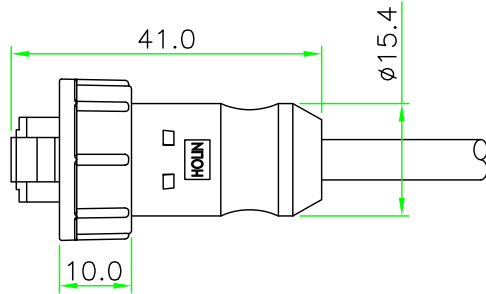

RoHS

IP66~68

REV.	DESCRIPTION	DATE
A	ISSUE	Oct/31/2014
A1	Correct PLUG gold plated	Jul/28/2015

Wiring Diagram

RJ45 PLUG

OLD P/N:RJ45C-L1S1SN-xM
(原型號)

HOLIN® HTP ASIA TECHNOLOGY CO., LTD.
禾凌科技股份有限公司

No.	PART NAME	DESCRIPTION	COLOR	Q'TY	REMARKS
5	OVER MOLDED	PVC .	BLACK	1	
4	GASKET	RUBBER.	BLACK	1	
3	LOCK NUT	NYLON+GF.	BLACK	1	
2	CABLE	CAT. 5E 24AWG x 4P, FTP.	BLACK	1	
1	PLUG	RJ-45 8P8C Shielded PLUG. 3u" Gold Plated. $\Delta 1$		1	

ϕ	UNIT: mm	TITLE :	RJ45 Plug C Size Lock Type Molded Cable	
SCALE	1:1	P/N:	$\Delta 1$ RJ45C-L4SN-xxM	DR. Patty
UNLESS OTHERWISE SPECIFIED TOLERANCES: .X ± 0.25 .XX ± 0.1 .XXX ± 0.05 ANGLE ± 1°		REV.	A1	CH. ERIC
SHEET	1/1	DWG.NO:	$\Delta 1$ RJ45C-L4SN-xxM	AP.