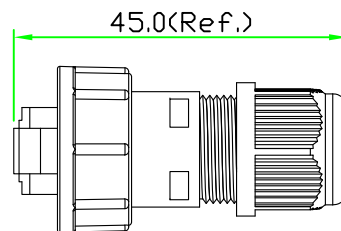

REV	DESCRIPTION	DATE
A	ISSUE	APR/01/2014

RoHS

原型號為:RJ45C-L108SAS

6	CLAMP NUT	NYLON.	BLACK	1	
5	SEAL	RUBBER. for cable OD: 3~5mm & 5~8mm.	BLACK	2	
4	LOCK NUT	LOCK NUT, NYLON+GF.	BLACK	1	
3	HOOD	CABLE SLEEVE, NYLON.	BLACK	1	
2	GASKET	RUBBER	BLACK	1	
1	RJ-45 PLUG	RJ-45 8P8C SHIELDED PLUG.		1	
No.	PART NAME	DESCRIPTION	COLOR	Q'TY	REMARKS

HOLIN[®] HTP ASIA TECHNOLOGY CO., LTD.
 禾凌科技股份有限公司

	UNIT: mm	TITLE : RJ45 PLUG C SIZE LOCK TYPE FIELD INSTALLABLE PLUG
SCALE	1:1	
UNLESS OTHERWISE SPECIFIED TOLERANCES: x ± 0.25 xx ± 0.1 xxx ± 0.05 ANGLE $\pm 1^\circ$ X		P/N: RJ45C-L4SAS
REV. A	SHEET 1/1	DWG.NO: RJ45C-L4SAS
		DR. Patty CH. ERIC AP.