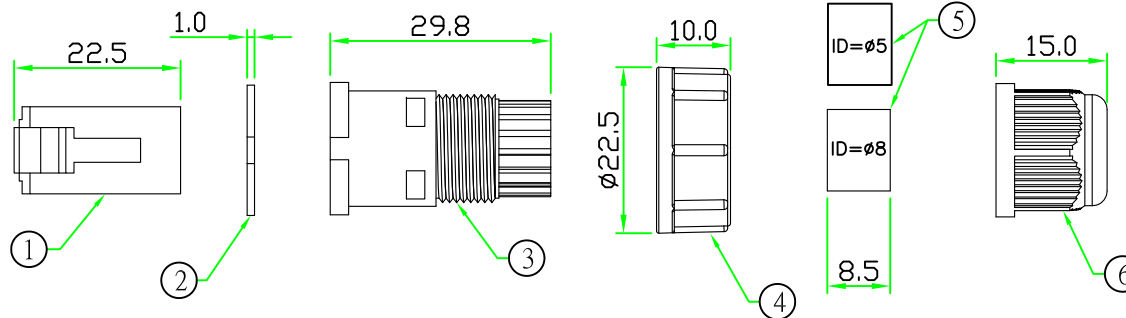

REV	DESCRIPTION	DATE
A	ISSUE	APR/01/2014

RoHS

原型號為:RJ45C-L108SAS

6	CLAMP NUT	NYLON.	BLACK	1	
5	SEAL	RUBBER. for cable OD: 3~5mm & 5~8mm.	BLACK	2	
4	LOCK NUT	LOCK NUT, NYLON+GF.	BLACK	1	
3	HOOD	CABLE SLEEVE, NYLON.	BLACK	1	
2	GASKET	RUBBER	BLACK	1	
1	RJ-45 PLUG	RJ-45 8P8C SHIELDED PLUG.		1	
No.	PART NAME	DESCRIPTION	COLOR	Q'TY	REMARKS

HOLIN[®] HTP ASIA TECHNOLOGY CO., LTD.
 禾凌科技股份有限公司

	UNIT: mm	TITLE : RJ45 PLUG C SIZE LOCK TYPE FIELD INSTALLABLE PLUG
SCALE	1:1	
UNLESS OTHERWISE SPECIFIED TOLERANCES: x ± 0.25 xx ± 0.1 xxx ± 0.05 ANGLE $\pm 1^\circ$ X		P/N: RJ45C-L4SAS
REV. A	SHEET 1/1	DWG.NO: RJ45C-L4SAS
		DR. Patty CH. ERIC AP.