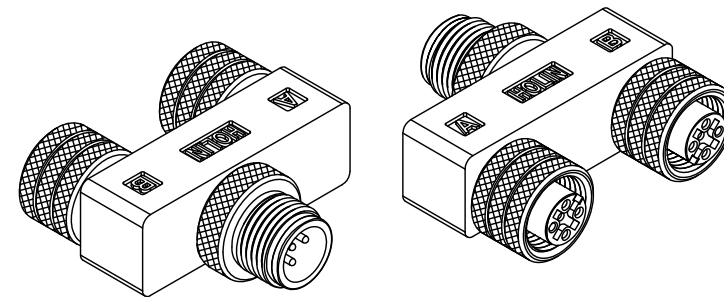

REV.	DESCRIPTION	DATE
A	ISSUE	Jun/30/2008
B	Correct Wiring Diagram	Jul/07/2014

Wiring Diagram

△接點圖

NOTES:

1. ELECTRICAL CHARACTERISTICS:

- CURRENT RATING: 5A
- TEMPERATURE RANGE: -25°C TO +85°C
- DIELECTRIC WITHSTANDING VOLTAGE: 500V AC FOR ONE MINUTE

2. HOW TO ORDER: 12Y-MFFMxxx

HOLIN® HTP ASIA TECHNOLOGY CO., LTD.
禾凌科技股份有限公司

UNIT: mm	TITLE :	M12 Y Splitter
SCALE 1:1		
UNLESS OTHERWISE SPECIFIED TOLERANCES:		P/N: 12Y-MFFMxxx
.x ±0.25 .xx ± 0.1 .xxx± 0.05 ANGLE ± 1°		
REV. B	SHEET 1/1	DWG.NO: 12Y-MFFMxxx

No.	PART NAME	DESCRIPTION	COLOR	Q'TY	REMARKS
2	Connector	M12 Female N Pin connector.	BLACK	2	
1	Connector	M12 Male N Pin connector.	BLACK	1	

DR. Patty
CH. ERIC
AP.