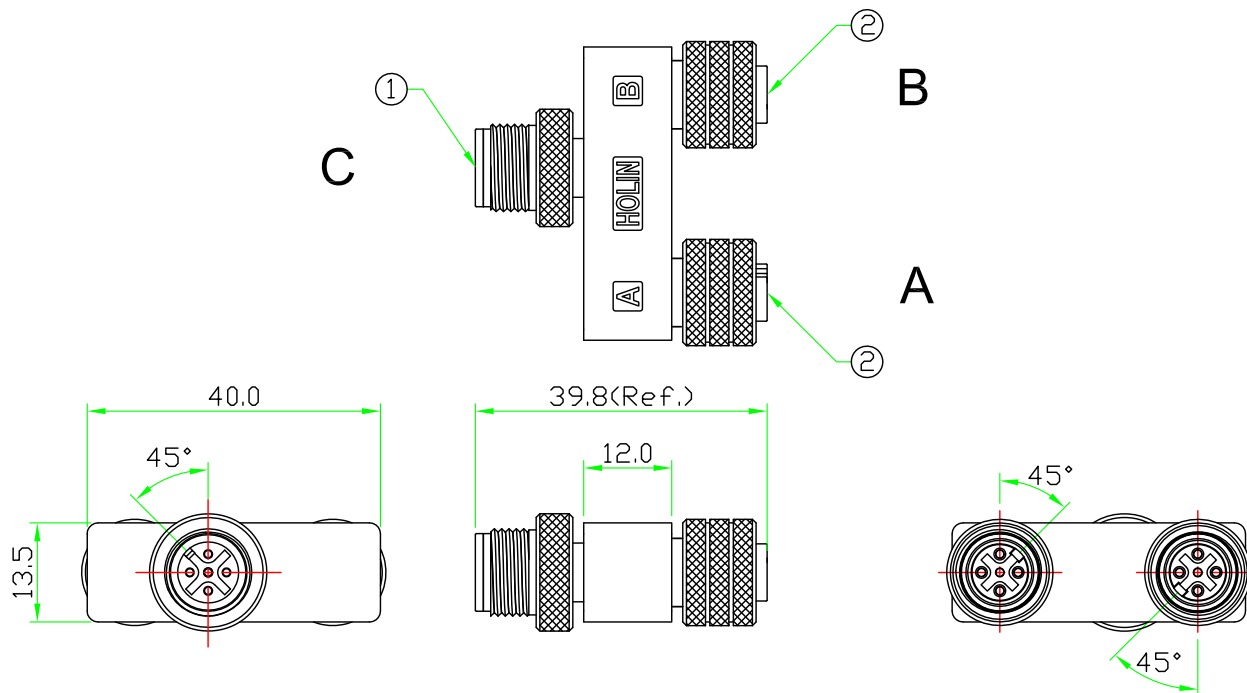

REV.	DESCRIPTION	DATE
A	ISSUE	Jun/30/2008
B	Correct Wiring Diagram	Jul/07/2014

Wiring Diagram

△接點圖

NOTES:

1. ELECTRICAL CHARACTERISTICS:

- CURRENT RATING: 5A
- TEMPERATURE RANGE: -25°C TO +85°C
- DIELECTRIC WITHSTANDING VOLTAGE: 500V AC FOR ONE MINUTE

2. HOW TO ORDER: 12Y-MFFMxxx

HOLIN® HTP ASIA TECHNOLOGY CO., LTD.
禾凌科技股份有限公司

UNIT: mm	TITLE :	M12 Y Splitter
SCALE 1:1		
UNLESS OTHERWISE SPECIFIED TOLERANCES:		P/N: 12Y-MFFMxxx
.x ±0.25 .xx ± 0.1 .xxx± 0.05 ANGLE ± 1°		
REV. B	SHEET 1/1	DWG.NO: 12Y-MFFMxxx

No.	PART NAME	DESCRIPTION	COLOR	Q'TY	REMARKS
2	Connector	M12 Female N Pin connector.	BLACK	2	
1	Connector	M12 Male N Pin connector.	BLACK	1	

DR. Patty
CH. ERIC
AP.