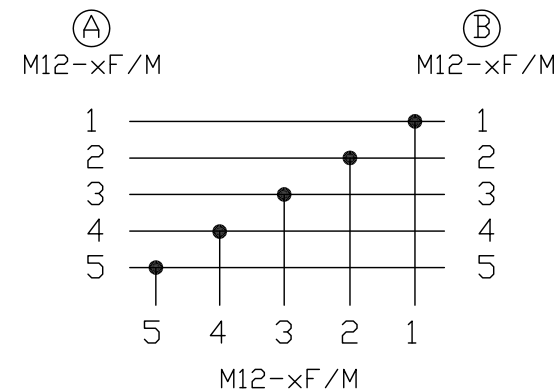

REV.	DESCRIPTION	DATE
A	ISSUE	Jun/30/2008
B	Correct Wiring Diagram	Jul/07/2014

Wiring Diagram

△接點圖

NOTES:

1. ELECTRICAL CHARACTERISTICS:

- CURRENT RATING: 5A
- TEMPERATURE RANGE: -25°C TO +85°C
- DIELECTRIC WITHSTANDING VOLTAGE: 500V AC FOR ONE MINUTE

2. HOW TO ORDER: 12Y-MFFMxxx

HOLIN® HTP ASIA TECHNOLOGY CO., LTD.
禾凌科技股份有限公司

UNIT: mm	TITLE :	M12 Y Splitter
SCALE 1:1		
UNLESS OTHERWISE SPECIFIED TOLERANCES:		P/N: 12Y-MFFMxxx
.x ±0.25 .xx ± 0.1 .xxx± 0.05 ANGLE ± 1°		
REV. B	SHEET 1/1	DWG.NO: 12Y-MFFMxxx

No.	PART NAME	DESCRIPTION	COLOR	Q'TY	REMARKS
2	Connector	M12 Female N Pin connector.	BLACK	2	
1	Connector	M12 Male N Pin connector.	BLACK	1	

DR. Patty
CH. ERIC
AP.