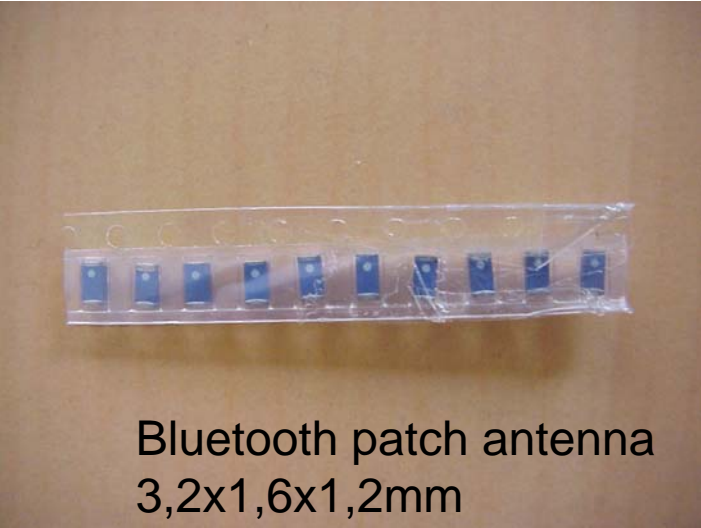

Swivel snap-in antenna + pig tail
- GSM/DCS/PCS
- Wifi 2.4Ghz

Swivel antenna - SMA
- GSM/DCS/PCS
- Wifi 2.4Ghz

ANTENNAS

ANTENNAS

PCB antenna GSM/DCS/PCS R/A MMCX

GSM/DCS/PCS antenna with magnet base.

PCB antenna GSM/DCS/PCS R/A IPEX

Bluetooth antenna
13x7,4x3,1mm

ANTENNAS

Bluetooth patch antenna
3,2x1,6x1,2mm

GPS patch antenna with LNA ,
terminated with Ipex

GPS patch antenna
2,5x2,5x4mm

Comments and Notes

Your Reliable Partner for Electronic Products