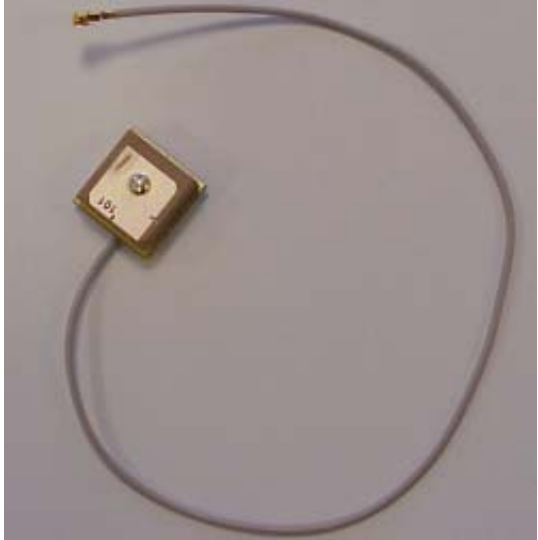

Swivel snap-in antenna + pig tail
- GSM/DCS/PCS
- Wifi 2.4Ghz

Swivel antenna - SMA
- GSM/DCS/PCS
- Wifi 2.4Ghz

ANTENNAS

ANTENNAS

PCB antenna GSM/DCS/PCS R/A MMCX

GSM/DCS/PCS antenna with magnet base.

PCB antenna GSM/DCS/PCS R/A IPEX

Bluetooth antenna
13x7,4x3,1mm

ANTENNAS

Bluetooth patch antenna
3,2x1,6x1,2mm

GPS patch antenna with LNA ,
terminated with Ipex

GPS patch antenna
2,5x2,5x4mm

Comments and Notes

Your Reliable Partner for Electronic Products