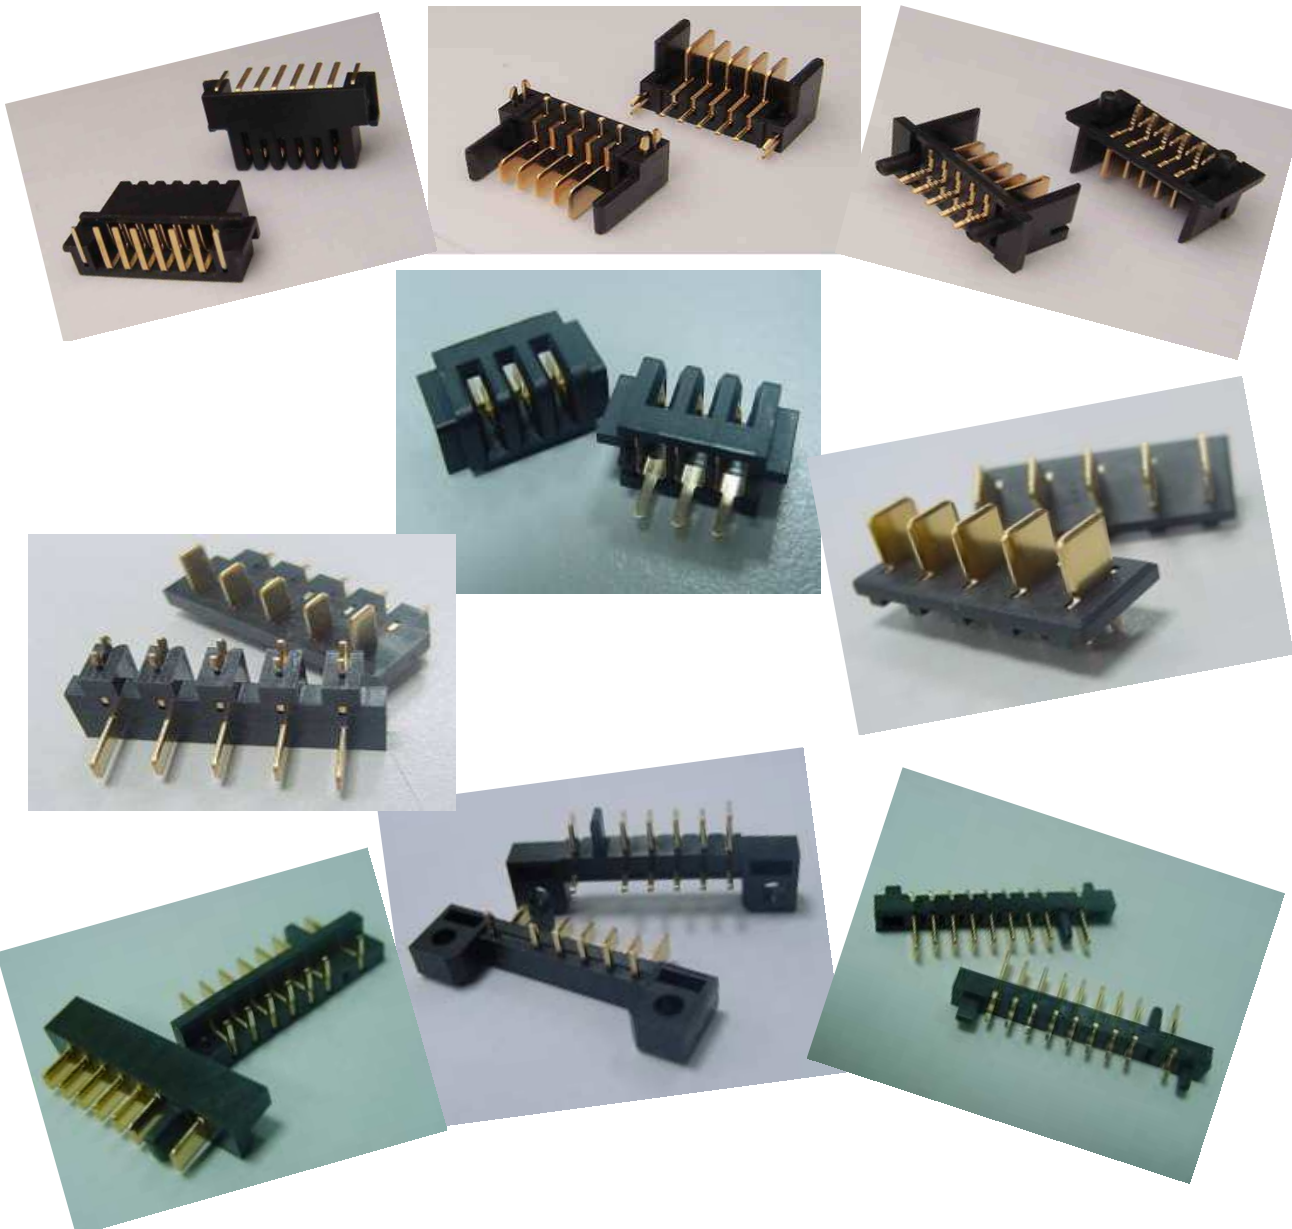

Battery Connectors

DOWNLOAD

Download complete Catalogue or Tech. Specifications from our website: www.bce.it

(March, 2012)

B.C.E. S.r.l. - Via Regina Pacis, 54/c - I 41049 Sassuolo (MO), Italy

Tel: (+39) 0536 811616