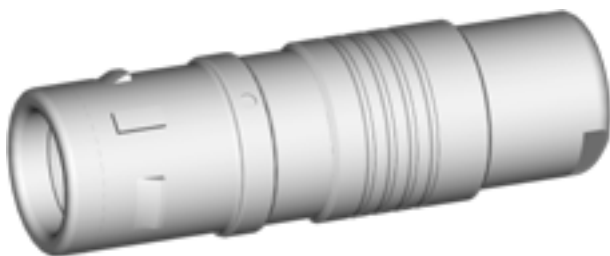

B Series
Metal shell style

TT plug

TZ receptacle

SZ receptacle

HT plug

PZ receptacle

BZ receptacle

CT plug

HZ receptacle

GT plug

WZ receptacle

NZ receptacle

K Series
Metal shell style

TT plug

PZ receptacle

TZ receptacle

HT plug

HZ receptacle

S Series
Metal shell style

TT plug

HT plug

TZ receptacle

SZ receptacle

PZ receptacle