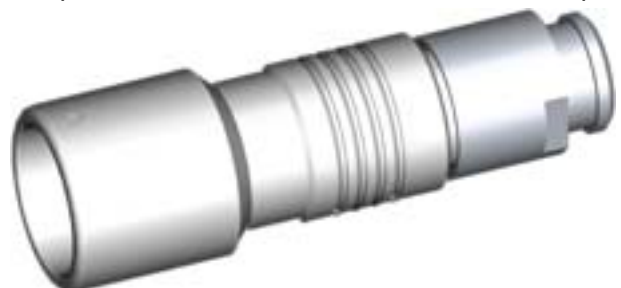

B Series
Metal shell style

TT plug

TZ receptacle

SZ receptacle

HT plug

PZ receptacle

BZ receptacle

CT plug

HZ receptacle

GT plug

WZ receptacle

NZ receptacle

K Series
Metal shell style

TT plug

PZ receptacle

TZ receptacle

HT plug

HZ receptacle

S Series
Metal shell style

TT plug

HT plug

TZ receptacle

SZ receptacle

PZ receptacle