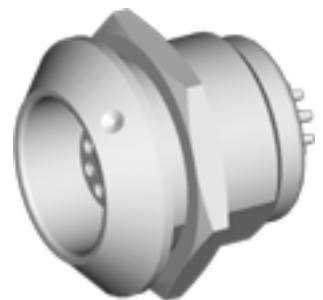

B Series
Metal shell style

TT plug

TZ receptacle

SZ receptacle

HT plug

PZ receptacle

BZ receptacle

CT plug

HZ receptacle

GT plug

WZ receptacle

NZ receptacle

K Series
Metal shell style

TT plug

PZ receptacle

TZ receptacle

HT plug

HZ receptacle

S Series
Metal shell style

TT plug

HT plug

TZ receptacle

SZ receptacle

PZ receptacle

WZ receptacle

NZ receptacle

HZ receptacle

C Series
Metal shell style

MZ receptacle

HT plug

P Series
Plastic shell style

TT plug