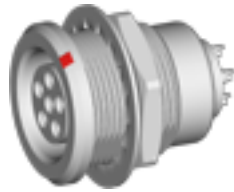

B Series
Metal shell style

TT plug

TZ receptacle

SZ receptacle

HT plug

PZ receptacle

BZ receptacle

CT plug

HZ receptacle

GT plug

WZ receptacle

NZ receptacle

K Series
Metal shell style

TT plug

PZ receptacle

TZ receptacle

HT plug

HZ receptacle

S Series
Metal shell style

TT plug

HT plug

TZ receptacle

SZ receptacle

PZ receptacle