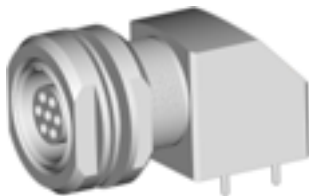

B Series
Metal shell style

TT plug

TZ receptacle

SZ receptacle

HT plug

PZ receptacle

BZ receptacle

CT plug

HZ receptacle

GT plug

WZ receptacle

NZ receptacle

K Series
Metal shell style

TT plug

PZ receptacle

TZ receptacle

HT plug

HZ receptacle

S Series
Metal shell style

TT plug

HT plug

TZ receptacle

SZ receptacle

PZ receptacle