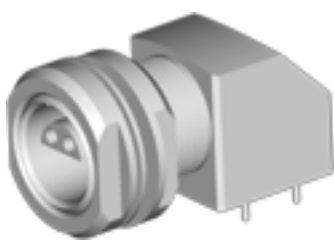

B Series
Metal shell style

TT plug

TZ receptacle

SZ receptacle

HT plug

PZ receptacle

BZ receptacle

CT plug

HZ receptacle

GT plug

WZ receptacle

NZ receptacle

K Series
Metal shell style

TT plug

PZ receptacle

TZ receptacle

HT plug

HZ receptacle

S Series
Metal shell style

TT plug

HT plug

TZ receptacle

SZ receptacle

PZ receptacle

WZ receptacle

NZ receptacle

HZ receptacle

C Series
Metal shell style

MZ receptacle

HT plug

P Series
Plastic shell style

TT plug