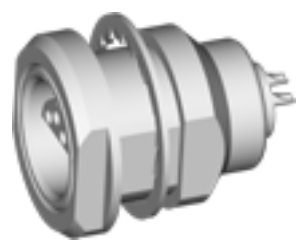

B Series
Metal shell style

TT plug

TZ receptacle

SZ receptacle

HT plug

PZ receptacle

BZ receptacle

CT plug

HZ receptacle

GT plug

WZ receptacle

NZ receptacle

K Series
Metal shell style

TT plug

PZ receptacle

TZ receptacle

HT plug

HZ receptacle

S Series
Metal shell style

TT plug

HT plug

TZ receptacle

SZ receptacle

PZ receptacle

WZ receptacle

NZ receptacle

HZ receptacle

C Series
Metal shell style

MZ receptacle

HT plug

P Series
Plastic shell style

TT plug