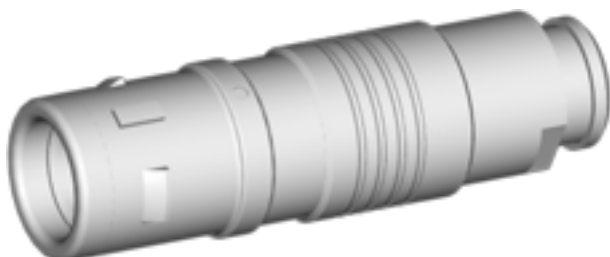

B Series
Metal shell style

TT plug

TZ receptacle

SZ receptacle

HT plug

PZ receptacle

BZ receptacle

CT plug

HZ receptacle

GT plug

WZ receptacle

NZ receptacle

K Series
Metal shell style

TT plug

PZ receptacle

TZ receptacle

HT plug

HZ receptacle

S Series
Metal shell style

TT plug

HT plug

TZ receptacle

SZ receptacle

PZ receptacle