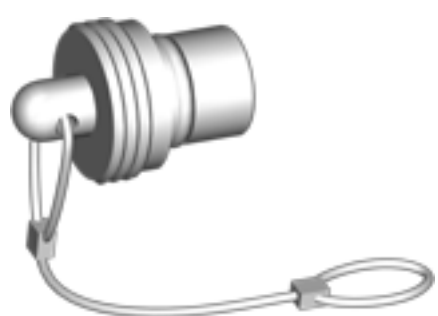

B Series
Metal shell style

TT plug

TZ receptacle

SZ receptacle

HT plug

PZ receptacle

BZ receptacle

CT plug

WZ receptacle

NZ receptacle

HZ receptacle

C Series
Metal shell style

MZ receptacle

HT plug

P Series
Plastic shell style

TT plug

SZ receptacle

Accessories

MA dust cap (for B、K Series)

GA dust cap (for B Series)

GB dust cap (for K Series)