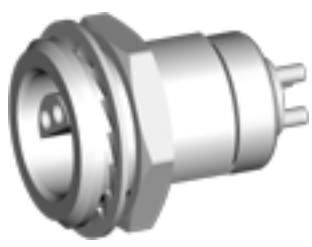

B Series
Metal shell style

TT plug

TZ receptacle

SZ receptacle

HT plug

PZ receptacle

BZ receptacle

CT plug

HZ receptacle

GT plug

WZ receptacle

NZ receptacle

K Series
Metal shell style

TT plug

PZ receptacle

TZ receptacle

HT plug

HZ receptacle

S Series
Metal shell style

TT plug

HT plug

TZ receptacle

SZ receptacle

PZ receptacle

WZ receptacle

NZ receptacle

HZ receptacle

C Series
Metal shell style

MZ receptacle

HT plug

P Series
Plastic shell style

TT plug