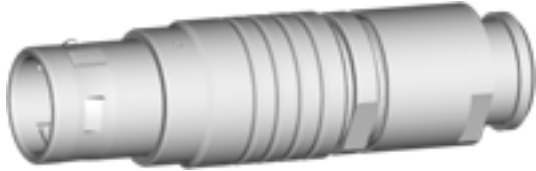

B Series
Metal shell style

TT plug

TZ receptacle

SZ receptacle

HT plug

PZ receptacle

BZ receptacle

CT plug

HZ receptacle

GT plug

WZ receptacle

NZ receptacle

K Series
Metal shell style

TT plug

PZ receptacle

TZ receptacle