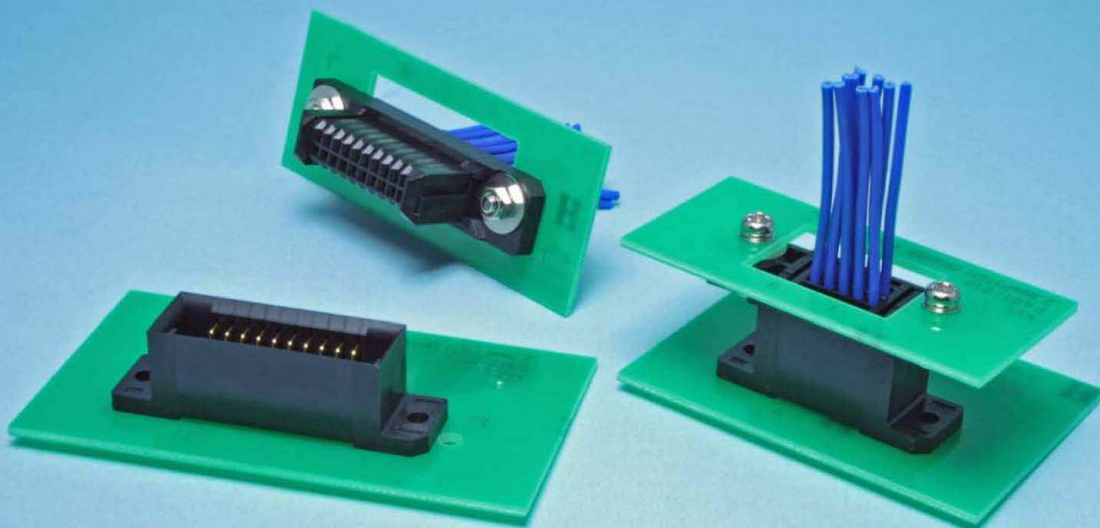

## 2.5mm Pitch Drawer Connector

**New KEL drawer connector offers wide insertion angle, long wiping length, effective mating guide and sufficient amount of floating!**

**FA series**

### Product Outline

You don't have to worry about the problems that previous drawer connectors had anymore!  
The problems were...

- ① buckling of the contact pins,
- ② difficulties to adjust the mating position,
- ③ too much insertion and withdrawal force and
- ④ contact failures.

**New KEL drawer connector can solve all the problems!**

We have a variety of pin counts, and the applications are industrial, factory automation, office automation and others.

Please contact your local sales office for requests for any other variations such as interconnection type, and for cable assemblies.