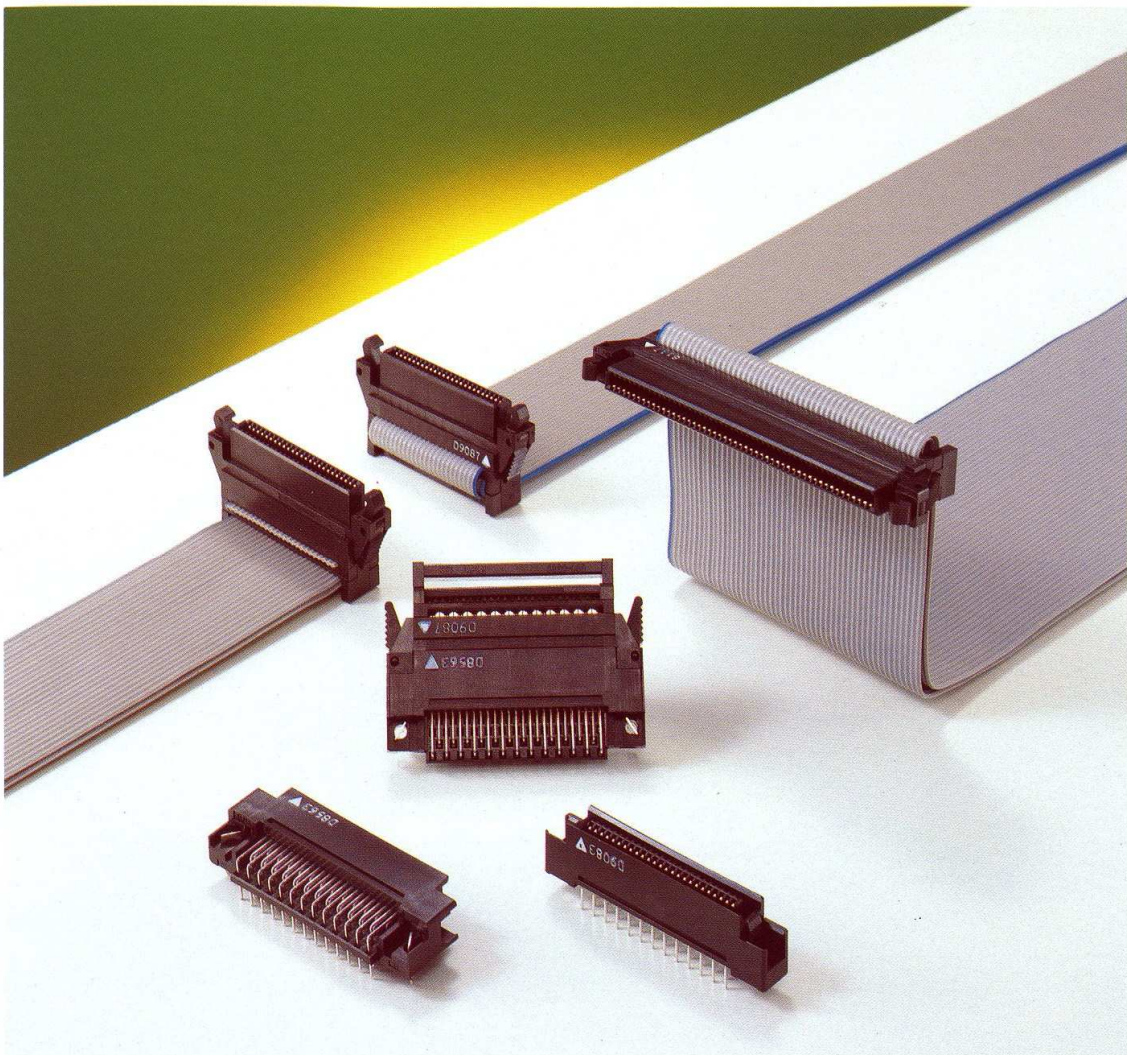

- High density 50 mil pitch connector
- Highly reliable straight beam contact
- Low insertion and withdrawal force
- IDC for 50 mil(1.27mm) flat cable(AWG28)
- Easy to operate One-Touch locking ejector system
- 13 sizes from 20 to 100 positions

KEL

IDC for 50mil (1.27mm) Flat Cable with
One-touch Locking Ejector System

50mil(1.27mm)PITCH 2PIECE CONNECTOR

8822E SERIES

For more information, contact us to: bce@bce.it ; or browse into our website: www.bce.it